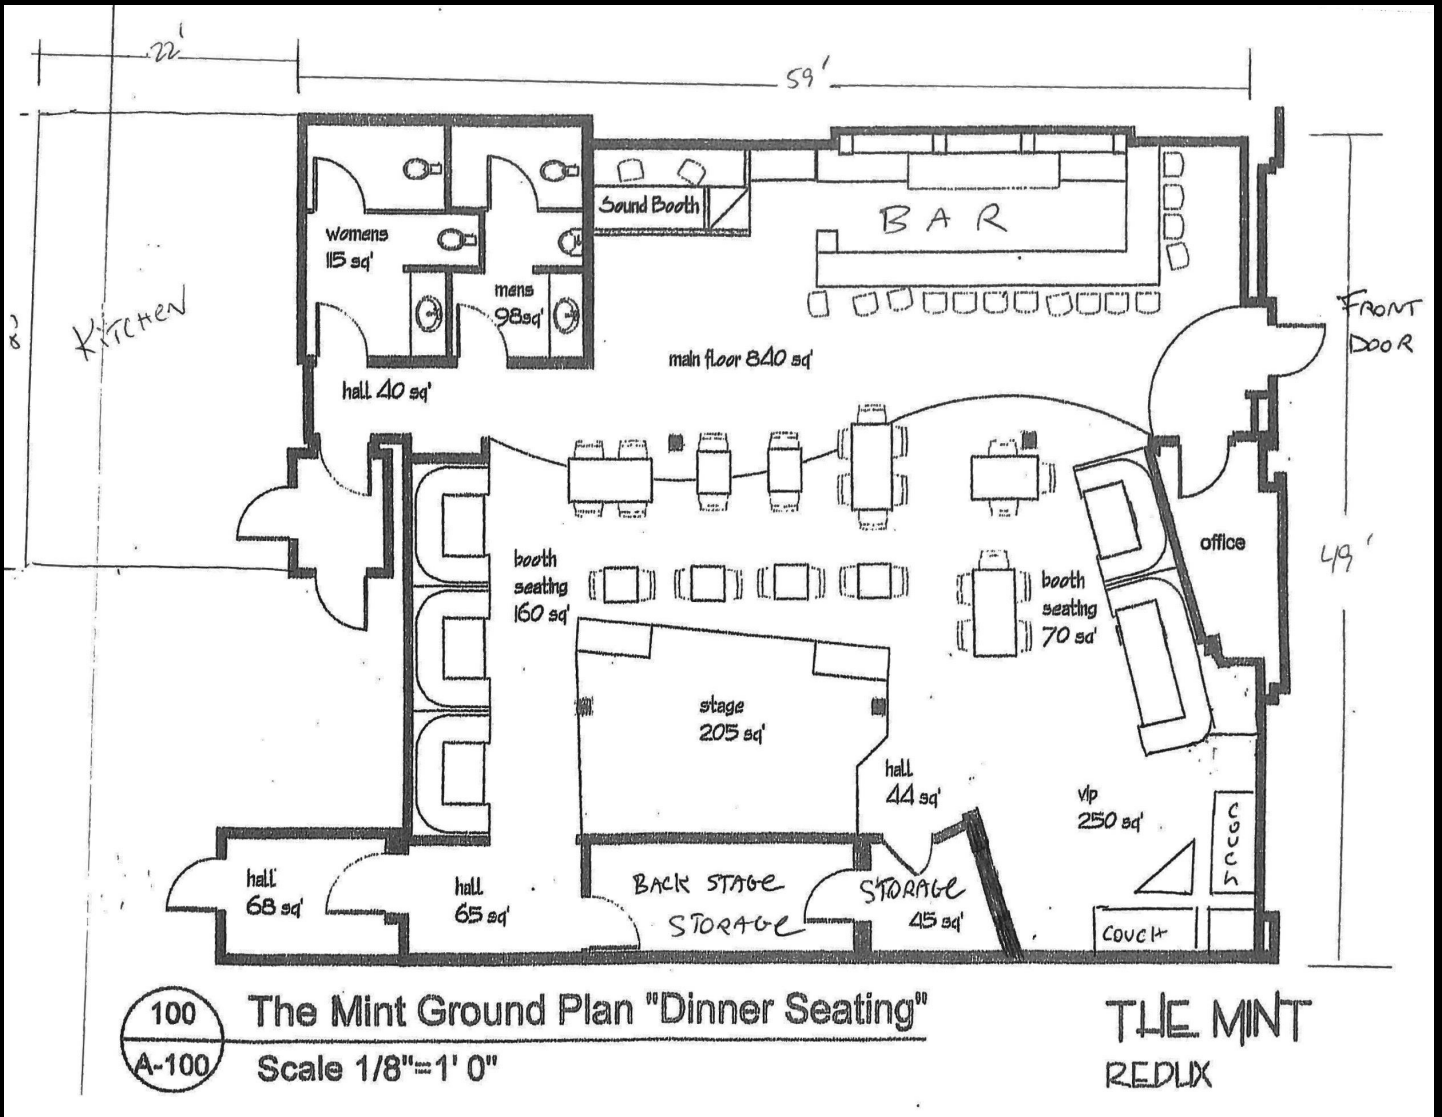

THE MINT

Photo Deck & Tech Specs
LA's Iconic Nightclub Since 1937

FLOOR PLAN

TECH SPECS

STAGE SIZE

- 18" H x 20' W x 10'6" L

STAGE MONITORS

- 4x Martin Blackline XP15
- 2x Martin Blackline XP12
- 1x Martin Blackline XP118

FOH HIGHS & MIDS

- 3x VUE model h-208 Dual 8-in Low Vertical Profile, Self-Powered High Definition Mains
- 2x VUE a-10 passive 10" speakers for audience fill

LOWS

- 2x VUE model as-418 Quad 18in Compound Force / Isobaric Subwoofers

MAIN STAGE SIZE

- 18" H x 20' W x 10'6" L

BACK LINE

- 1x DW Design Series Drum Kit (bring your own clutch, snare, and cymbals)
 - 8 x 10 in. and 9 x 12 in. Rack Toms
 - 14 x 14 in. and 16 x 16 in. Floor Toms
 - 18 x 22 in. kick drum
 - 3x Various Snare Drums
- 1x Aguilar Bass Amp AG 700 4 ohm Head w/ SL 410x Cabinet
- 1x VOX AC15C1 Rare Red All Tube 1x12 Guitar Combo Amp
- 1x Fender DeVille 4x10 Guitar Combo Amp
- 1x Rivera R55-112 Guitar Amp
- 1x SWR California Blonde Acoustic Guitar Amp
- 1x Roland KC 150 Keyboard Amp
- 1x Yamaha Avant Grand NU 1 Hybrid Piano
- 2x Technics 1200 Turntables (no needles or slip mats)
- 1x Pioneer DJM 2000